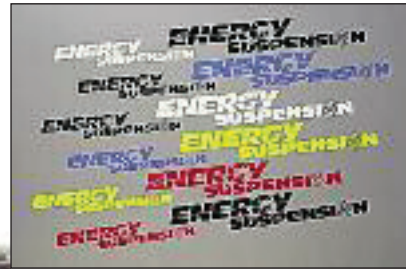

ACCESSORIES

Decals Thermo Die Cut

Great for windows or any other place your customer wants to make the statement, "I have chosen the best." These high quality vinyl decals are available in four sizes and five vibrant colors. Black-G, Red-R, White-W, Yellow-Y, and Blue-B.

9" x 1 1/2" - #9.20106 12" x 1 7/8" - #9.20107 17" x 2 3/4" - #9.20104 24" x 3 3/4" - #9.20105

Display Banner

Our consumer advertising reaches millions each year. The public's awareness of the benefits of our products has never been higher and it is increasing at a phenomenal rate!

Your store can link up with our national advertising program by simply hanging the ENERGY SUSPENSION banner in your store.

Build a display around it or display it by itself. The 36" x 12" vinyl banner in its brilliant colors literally screams at the customer in your store. Let them know you are the source for ENERGY SUSPENSION products. Energy Suspension Banner #9.20103